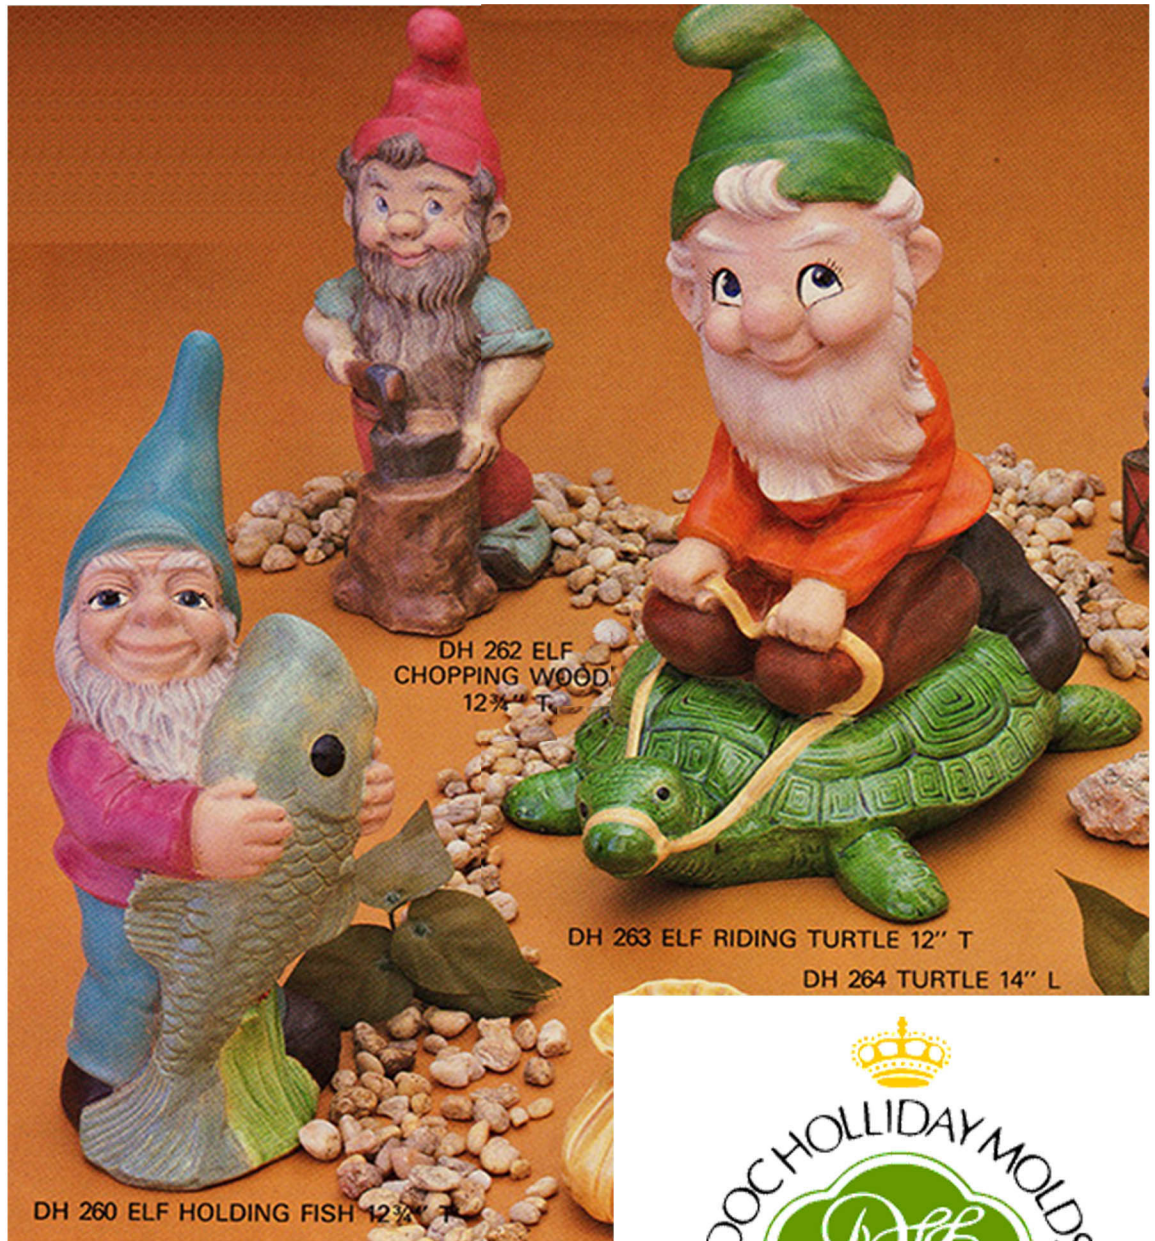

OH 1431
Tackler
Dragon Rider
8 1/2" T

OH 1438
Big Guy
8 1/2" T

OH 1432
What's Poppin'
The Tooth Fairy
7" T

OH 1441
Gnomes Gnomes
8 1/2" T

For More Information Contact
Starlite Mold Company
1518 S. Washington • Wichita KS 67211
Phone:(316)-262-3350 • Fax(316)262-1396
Email: donevans@swbell.net
Website: www.dochollidaymolds.net